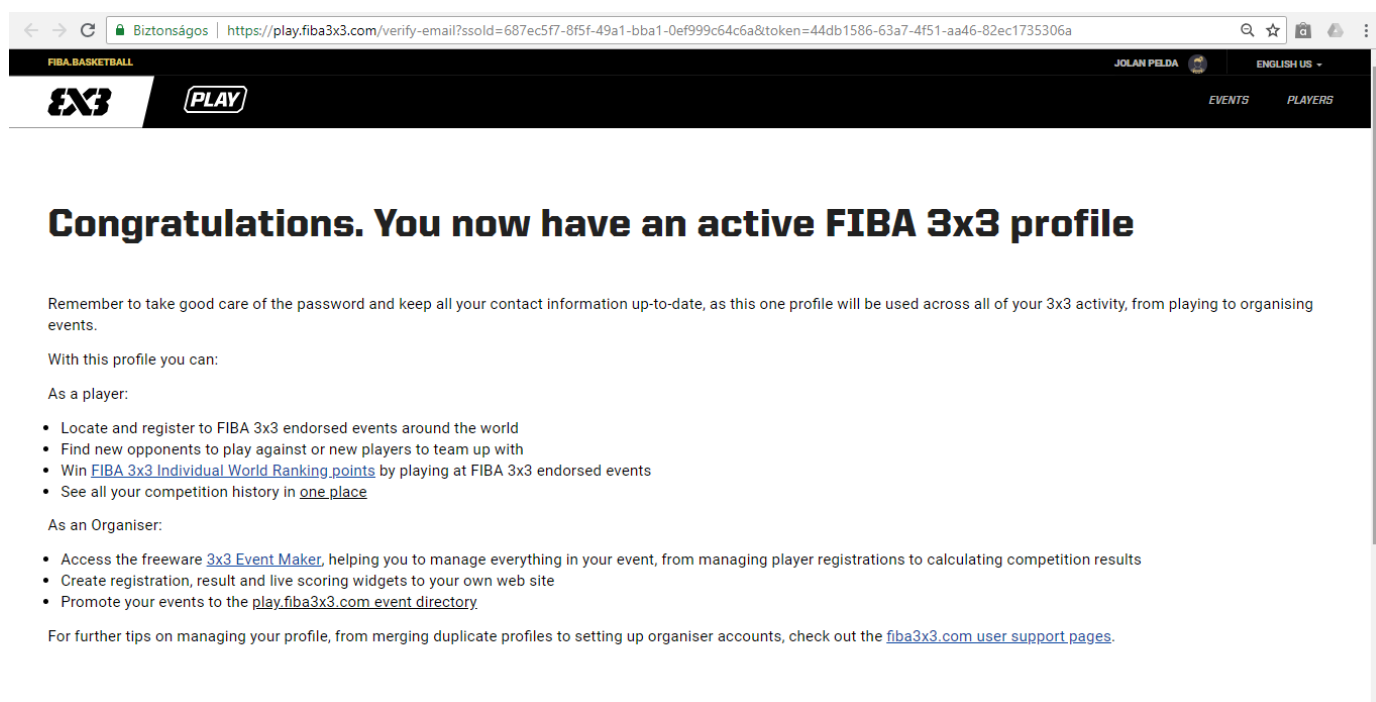

A 3x3planet legközelebbi meglátogatásakor a megadott email címet és jelszót kell használni bejelentkezéshez LOGIN.

Ezzel a versenyeken az elért eredmény alapján ranglistapontok kerülnek jóváírásra és a 3x3planet oldalon további információkat tudhatsz meg, 3x3 versenyekről, eredményekről.

Köszönjük a regisztrációt!