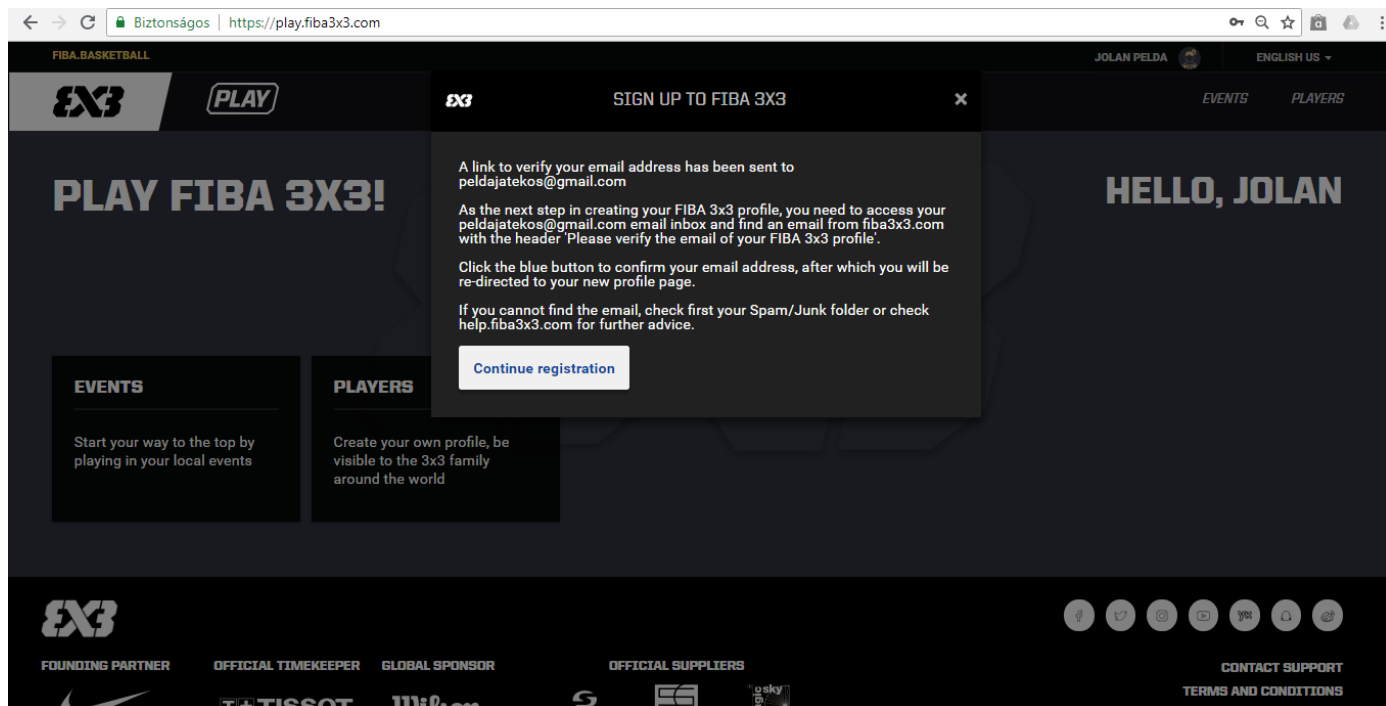

4. Ha az adatok megadása sikeres volt, akkor ez az üzenet fog megjelenni a képernyőn. Ez visz el a regisztráció utolsó lépéséhez, ami az email cím igazolása. Rövid időn (1-2 perc) belül a megadott e-mail címre egy a regisztráció megerősítését kérő levél fog érkezni. **Ezért is kiemelten fontos, hogy olyan e-mail címet adjon meg, amit valóban használ.**